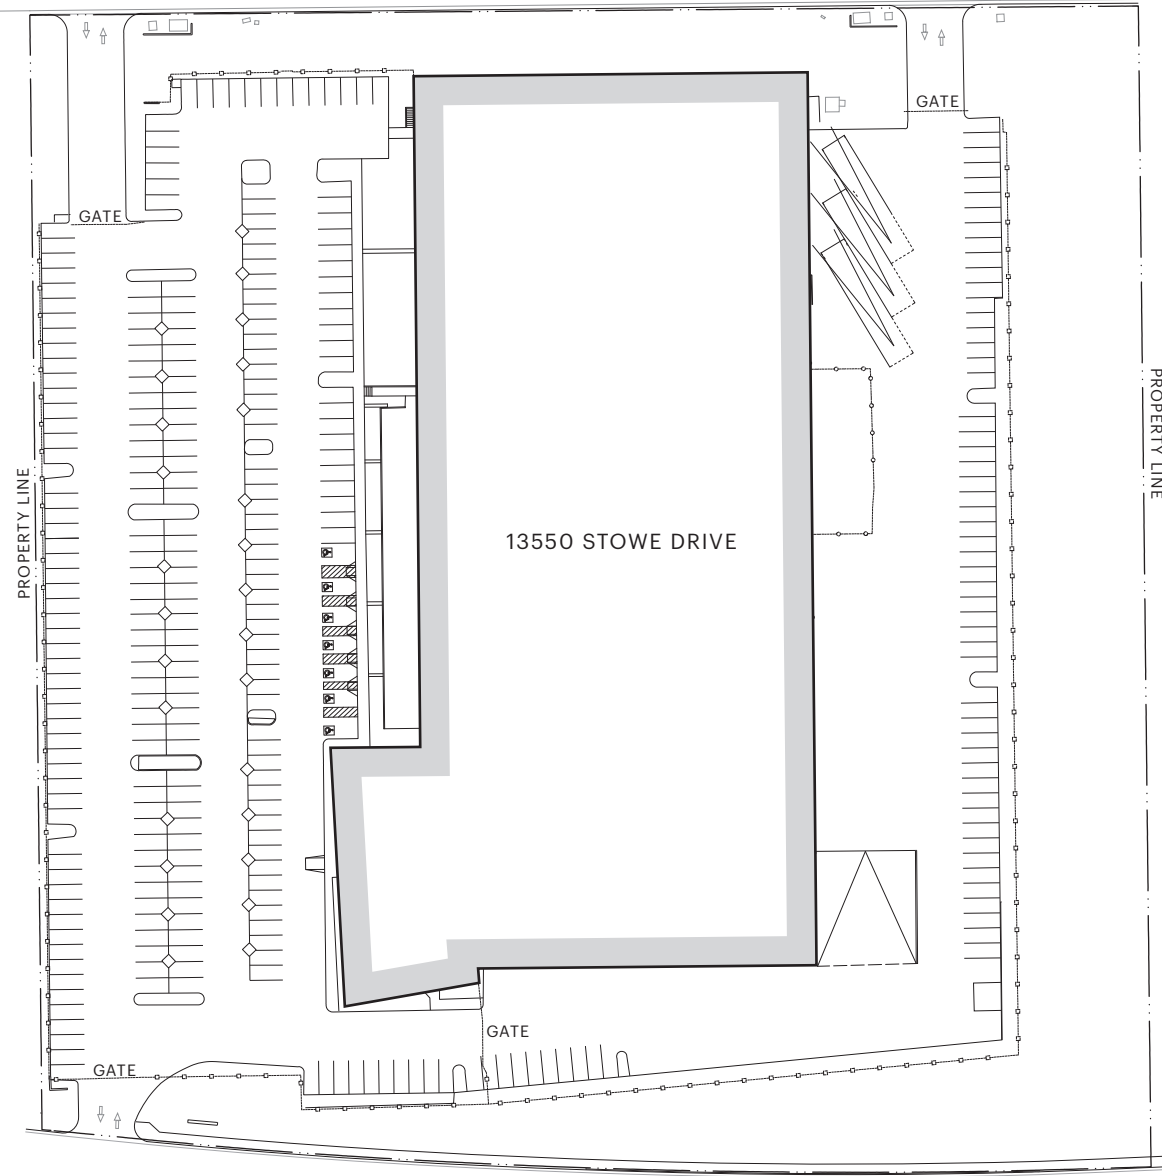

CROSTHWAITE CIRCLE

13550 STOWE DRIVE

STOWE DRIVE

13550 STOWE DRIVE | POWAY

**Rexford
Industrial**

NOT TO SCALE
DATE: 08.06.19

PLAN LAYOUT SUBJECT TO FIELD CONDITIONS & MAY DIFFER FROM PLAN AS SHOWN. ALL INFORMATION PRESENTED ON THIS DRAWING IS PRESUMED TO BE ACCURATE, HOWEVER TENANT SHOULD VERIFY PERTINENT INFORMATION PRIOR TO COMMITTING TO A LEASE.

SITE PLAN